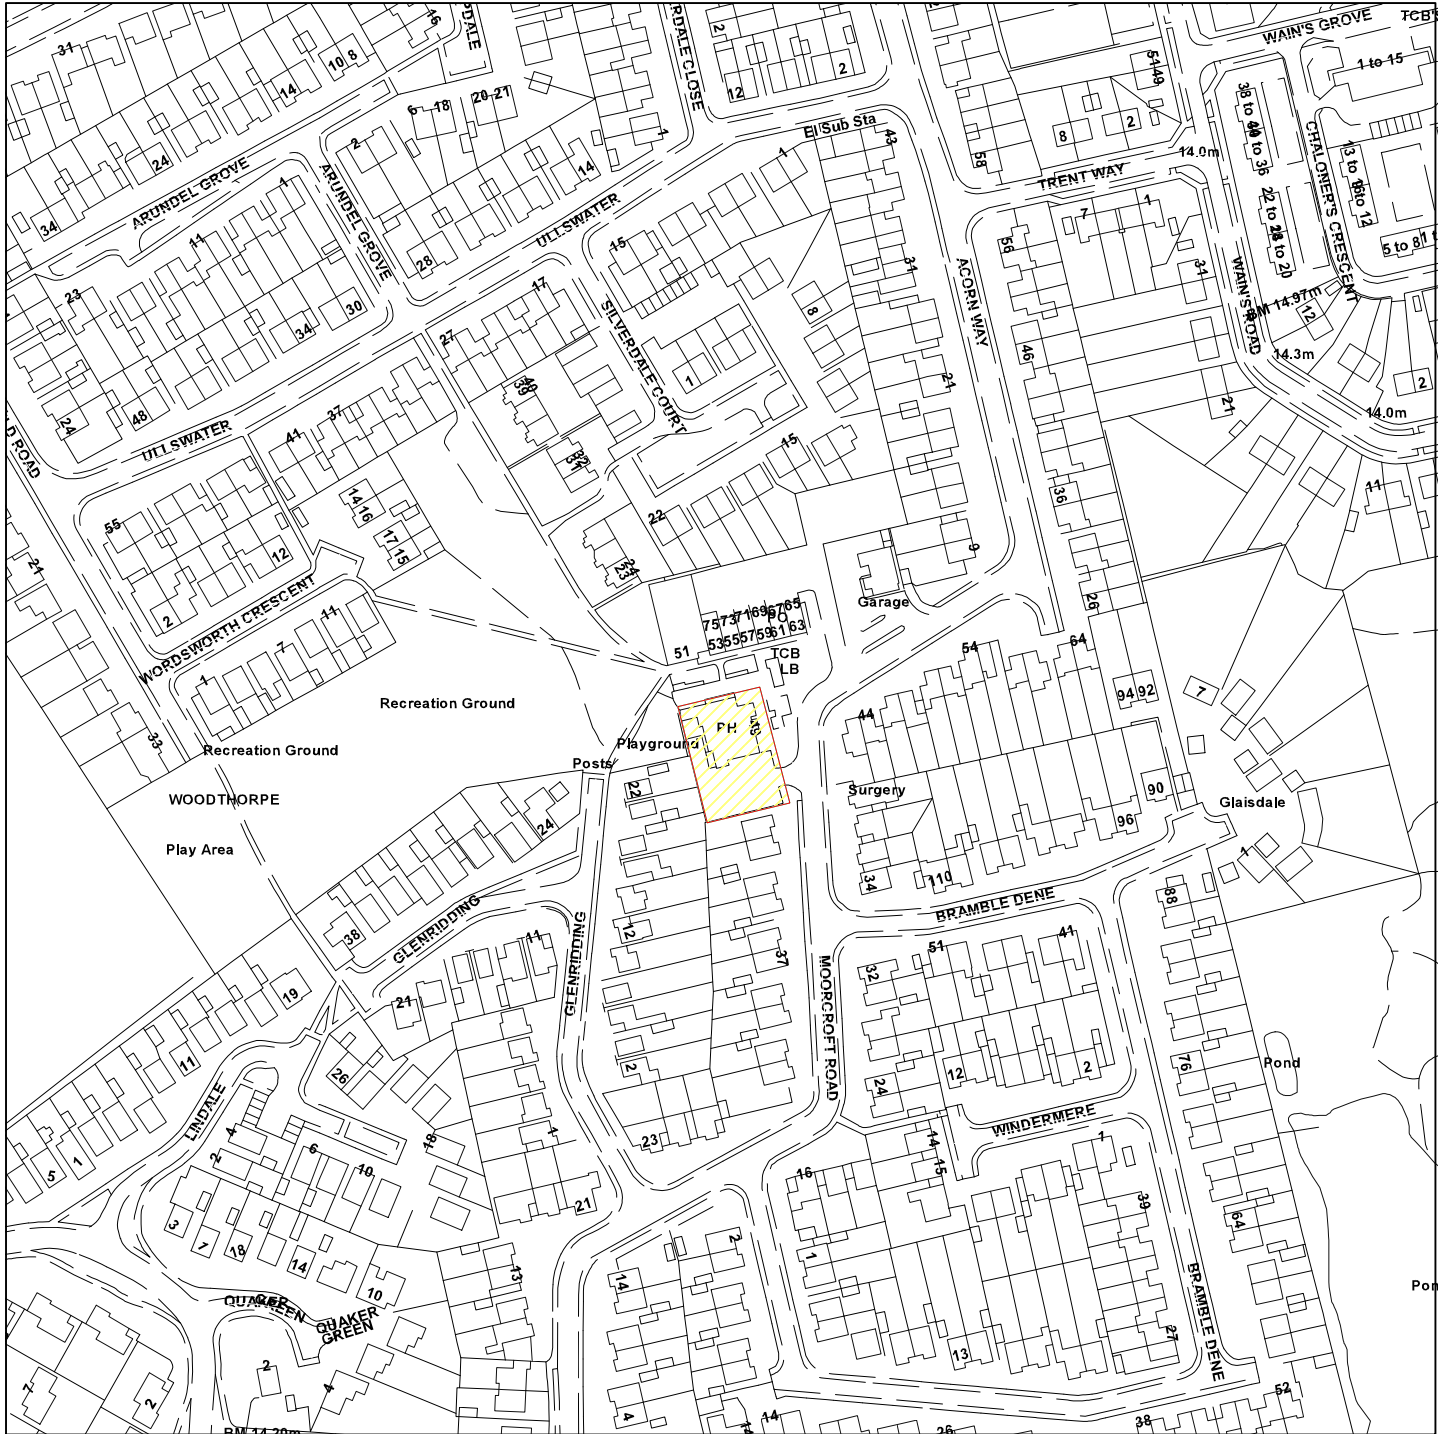

# The Dick Turpin, 49 Moorcroft Road, YO24 2RQ

08/02178/FUL

GIS by ESRI (UK)

Scale : 1:2500

Reproduced from the Ordnance Survey map with the permission of the Controller of Her Majesty's Stationery Office © Crown Copyright 2000.

Unauthorised reproduction infringes Crown Copyright and may lead to prosecution or civil proceedings.

Produced using ESRI (UK)'s MapExplorer 2.0 - <http://www.esriuk.com>

<b>Organisation</b>	City of York Council
<b>Department</b>	City Strategy
<b>Comments</b>	Application site
<b>Date</b>	30 October 2008
<b>SLA Number</b>	Not set